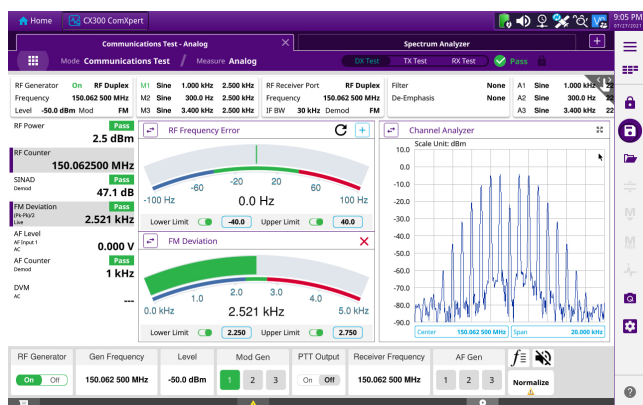

Color-Coded Meters

The legendary suite of VIAVI automated test and alignment applications is an option on the CX300. Trusted by radio manufacturers and service centers worldwide, these Auto-Test applications perform fast, repeatable, and accurate test and alignment matching the specific OEM's maintenance specifications.

Easily save and access test results for both manual and automated tests with VIAVI StrataSync. StrataSync is a cloud-based solution that provides asset configuration and test data management from anywhere in the world. The addition of wireless technology in the CX300 lightens your workload by uploading test results to the cloud or updating your test set with the latest software.