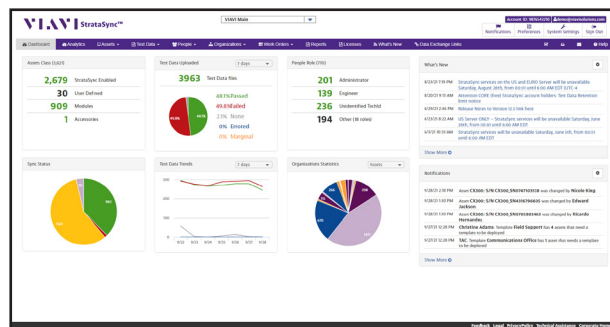

## Features

- Frequency range from 100 kHz to 6 GHz
- Multiple tab user interface, similar to an internet browser
- Intelligent color-coded meters for at-a-glance test verification
- VIAVI Auto-Test applications for all major LMR and PMR radios\*
- VIAVI StrataSync integration offers asset, configuration, and test data management
- Remotely control the test set using Windows, Android, and iOS with Smart Access Anywhere

## Future Features

- Built-in two port Vector Network Analyzer with cable and antenna analysis and S-parameter measurements
- LTE Over-The-Air analysis for testing both radio and broadband network infrastructure

The CX300 offers a large color touchscreen with an innovative user interface. Multiple tabs allow you to instantly switch between test setups without having to reload settings. The unique user interface is similar to an internet browser with the ability to switch between tests with a push of a button.

The user interface also provides intelligent color-coded meters. These meters resemble swept analog meters while also providing a digital readout. Individual and overall pass or fail flags further simplify your go / no-go testing.