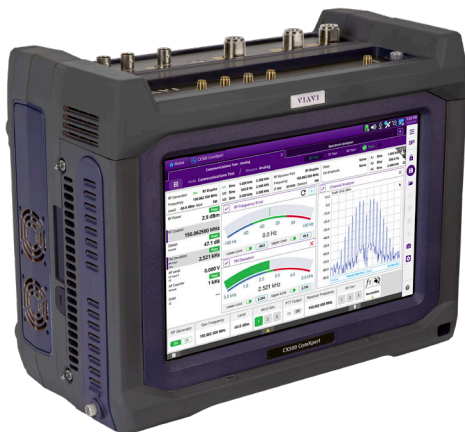

# VIAVI CX300 ComXpert

A complete communications test solution capable of testing everything from portable radios, to complex infrastructure, to broadband networks.

The CX300 ComXpert is a comprehensive communications service monitor solution providing today's radio technicians with an easy to use instrument for most maintenance needs. With a small and ruggedized form factor, the one-of-a-kind CX300 delivers lab grade specifications in a field portable package. Experience a whole new level of radio testing with the CX300.

## Features

- Frequency range from 100 kHz to 6 GHz
- Multiple tab user interface, similar to an internet browser
- Intelligent color-coded meters for at-a-glance test verification
- VIAVI Auto-Test applications for all major LMR and PMR radios\*
- VIAVI StrataSync integration offers asset, configuration, and test data management
- Remotely control the test set using Windows, Android, and iOS with Smart Access Anywhere

The CX300 offers a large color touchscreen with an innovative user interface. Multiple tabs allow you to instantly switch between test setups without having to reload settings. The unique user interface is similar to an internet browser with the ability to switch between tests with a push of a button.

The user interface also provides intelligent color-coded meters. These meters resemble swept analog meters while also providing a digital readout. Individual and overall pass or fail flags further simplify your go / no-go testing.